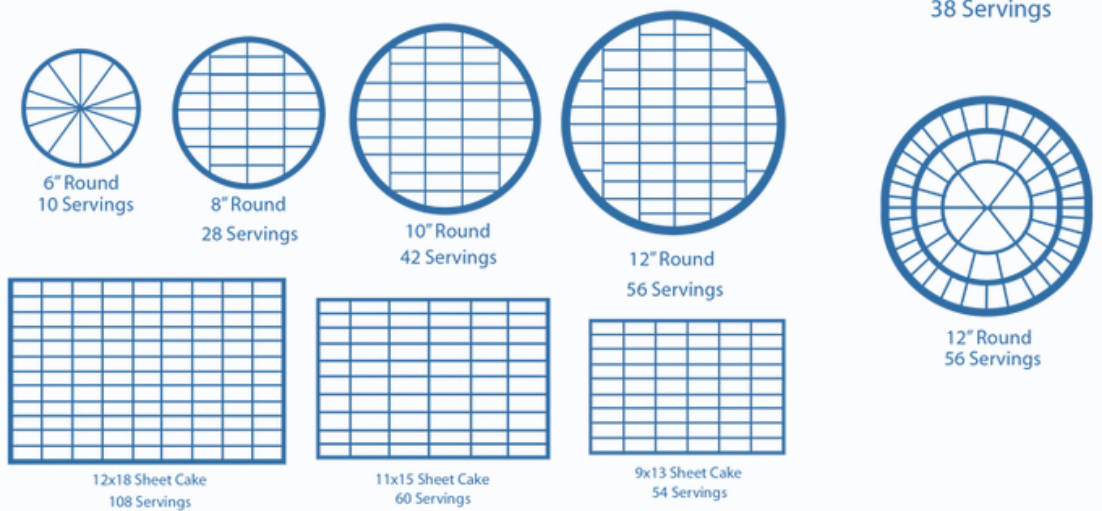

Dessert "Party" Serves (2" wide x 2" deep x 4" high)

Coffee "Wedding" Serves (1" wide x 2" deep x 4" high)

* Chart is for reference only & based on commonly used industry standard cake servings. Estimated counts may vary depending on how the cake will be cut.