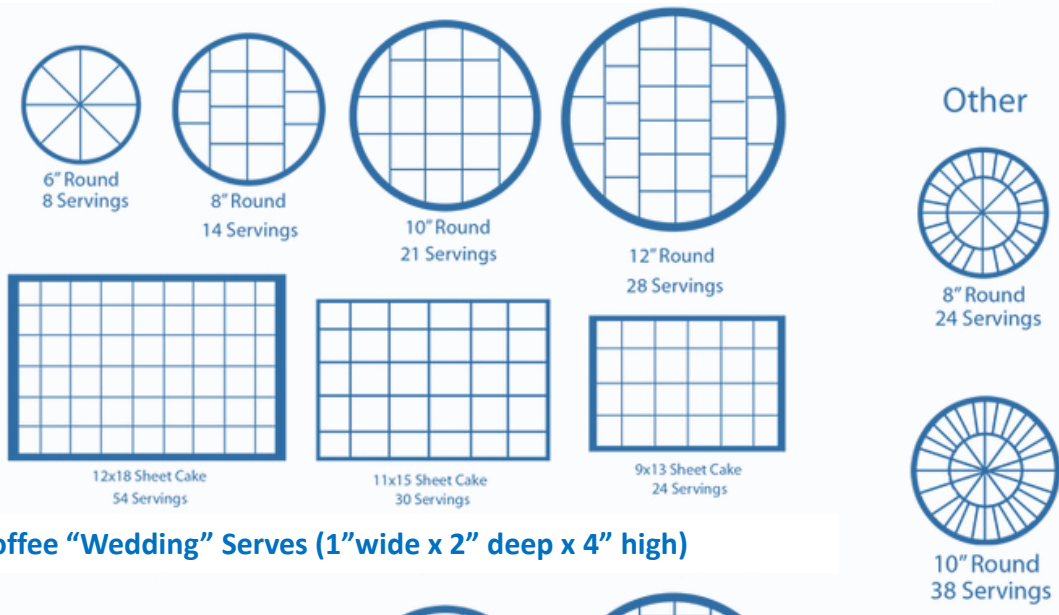

Dessert "Party" Serves (2" wide x 2" deep x 4" high)

Coffee "Wedding" Serves (1" wide x 2" deep x 4" high)

* Chart is for reference only & based on commonly used industry standard cake servings. Estimated counts may vary depending on how the cake will be cut.